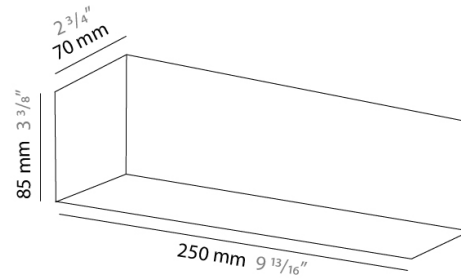

TOY SURFACE

D83281-MSS

GENERAL

Series: Toy _____

Brand: Panzeri _____

Division: Design _____

Mounting Type: Surface _____

Mounting Location: Wall _____

PHYSICAL

Shape: Rectangle _____

Length (mm): 250 _____

Length (in): 9 ¹³/₁₆ _____

Height (mm): 70 _____

Height (in): 2 ³/₄ _____

Extension (mm): 85 _____

Extension (in): 3 ³/₈ _____

Light Distribution: Direct / Indirect _____

Weight (kg): 0.82 _____

Weight (lbs): 1.8 _____

Diffuser: Frost White Glass _____

Fixture Material: Metal _____

ELECTRICAL

Lamp Type: LED _____

Input Wattage (W): 13 _____

Total Output Wattage (W): 12 _____

Driver Included: Yes _____

Driver Location: Integrated _____

Driver Type: Integral LED driver, 700mA (Dimming and 277V options available with remote driver sold separately) _____

LED

Color Temperature (°K): 3000 _____

Max. Delivered Lumen (lm): 938 _____

CRI: >80 CRI _____

OPTICAL

RATINGS AND CERTIFICATIONS

Certified By: CSA Certified to UL and CSA Standards _____

IP rating: IP20 _____