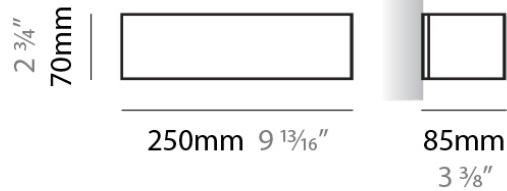

TOY SURFACE

D83285

GENERAL

Series: Toy _____
Brand: Panzeri _____
Division: Design _____
Mounting Type: Surface _____
Mounting Location: Wall _____
Subcategory: Ambient _____

PHYSICAL

Shape: Rectangle _____
Length (mm): 250 _____
Length (in): 9 7/8 _____
Height (mm): 70 _____
Height (in): 2 3/4 _____
Extension (mm): 85 _____
Extension (in): 3 1/4 _____
Light Distribution: Direct / Indirect _____
Weight (kg): 0.9 _____
Weight (lbs): 2 _____
Diffuser: Frost White Glass _____
Fixture Material: Metal _____

ELECTRICAL

Number of Lamps: 1 _____
Lamp Type: LED _____
Total Output Wattage (W): 12 _____
Dimming: Non-Dimmable _____
Driver Included: Yes _____
Driver Location: Integrated _____
Driver Type: Constant Current _____
Driver Class: Class 2 _____
Input Voltage (V): 120 _____
Upon Request: (Dimming and 277V options available with remote driver sold separately) _____

LED

Color Temperature (°K): 3000 _____
Nominal Lumen (lm): 2 x 730 _____
CRI: >80 CRI _____

OPTICAL

RATINGS AND CERTIFICATIONS

Certified By: CSA Certified to UL and CSA Standards _____
IP rating: IP40 _____